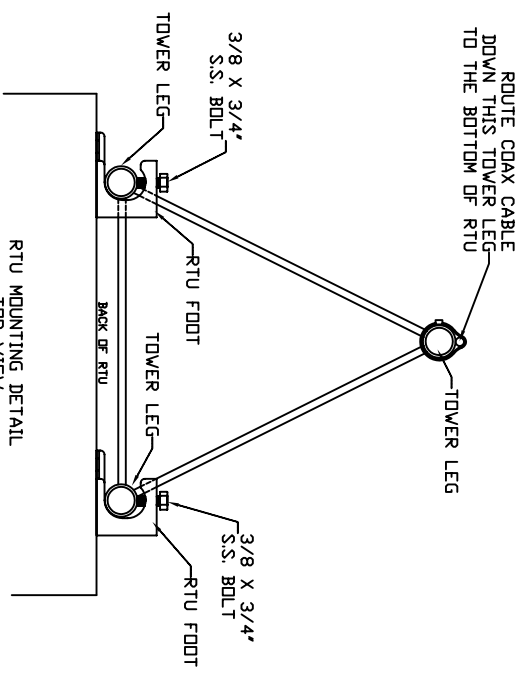

DETAIL #3
COAX MOUNTING & ROUTING

JOB NO.	DATA FLOW SYSTEMS, INC.	DFS-00353-008-02
DRAWN: MCV	MELBOURNE, FL	
CHK'D: X.X.X	TITLE:	35" TOWER ASSEMBLY DRAWING
ENGR: X.X.X	SCALE:	NTS
DATE: 09-14-00	SHEET:	1 OF 1