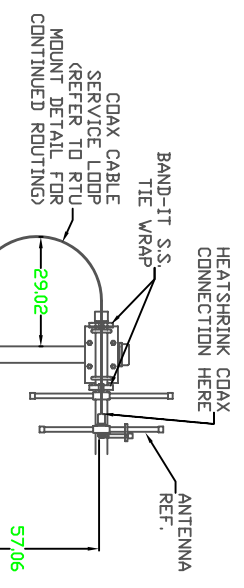

DETAIL #3
COAX MOUNTING & ROUTING

JOB NO.	DATA FLOW SYSTEMS, INC.	DFS-00353-008-02
DRAWN: MCV	MELBOURNE, FL	
CHK'D: X.X.X	TITLE:	35" TOWER ASSEMBLY DRAWING
ENGR: X.X.X	SCALE:	NTS
DATE: 09-14-00	SHEET:	1 OF 1