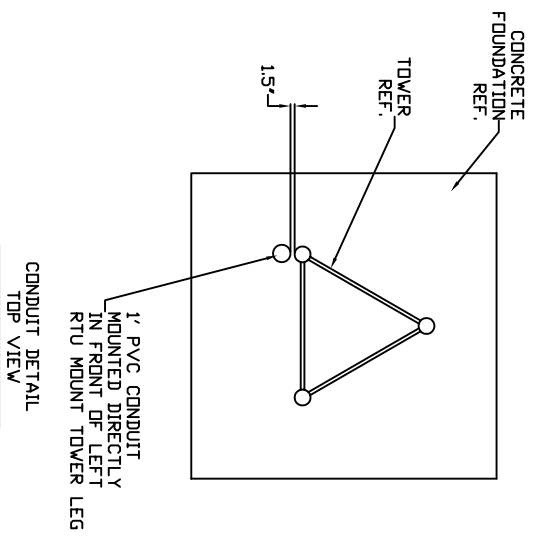

DETAIL #3
COAX MOUNTING & ROUTING

JOB NO.	DATA FLOW SYSTEMS, INC.	DFS-00353-008-02
DRAWN: MCV	MELBOURNE, FL	
CHK'D: X.X.X	TITLE:	35" TOWER ASSEMBLY DRAWING
ENGR: X.X.X	SCALE:	NTS
DATE: 09-14-00	SHEET:	1 OF 1